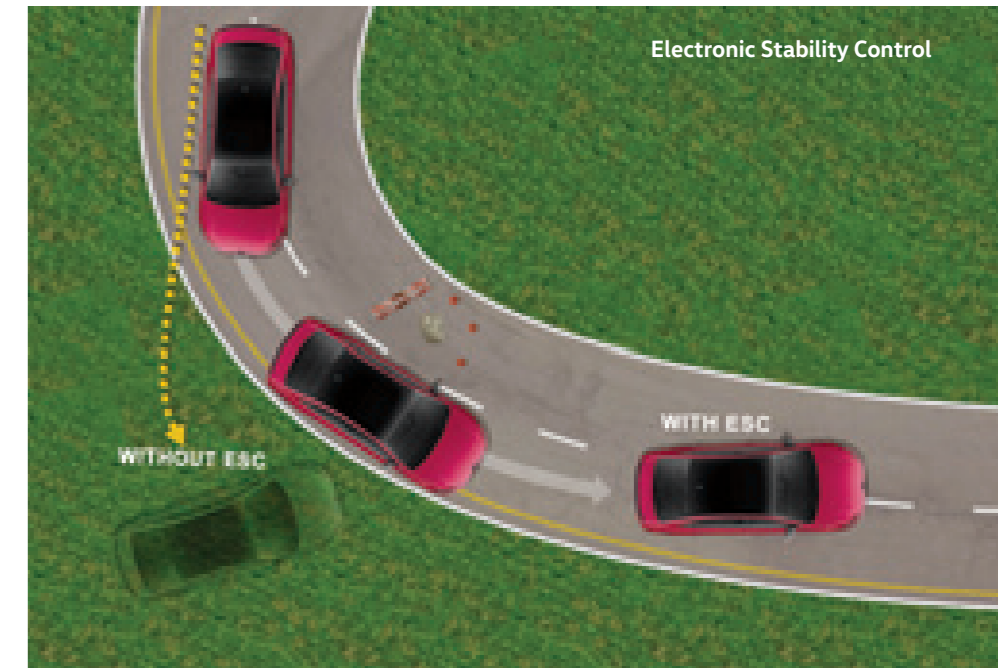

The Virtus is equipped with over 40 safety features including up to 6 airbags to ensure safety in the event of a critical crash and Electronic Stability Control which detects critical situations and prevents skidding. Park Distance Control and rear view camera make parking in tight spots easier than ever. Multi-collision brakes, and Hill Hold Control keep you secure. While, tire pressure deflation warning, 3-head rests at rear, ISOFIX child seat anchorage, and brake disc wiping make the Virtus a safe choice.