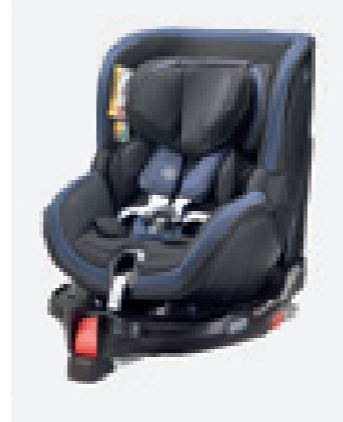

Genuine Child Seat i-SIZE Dualfix,